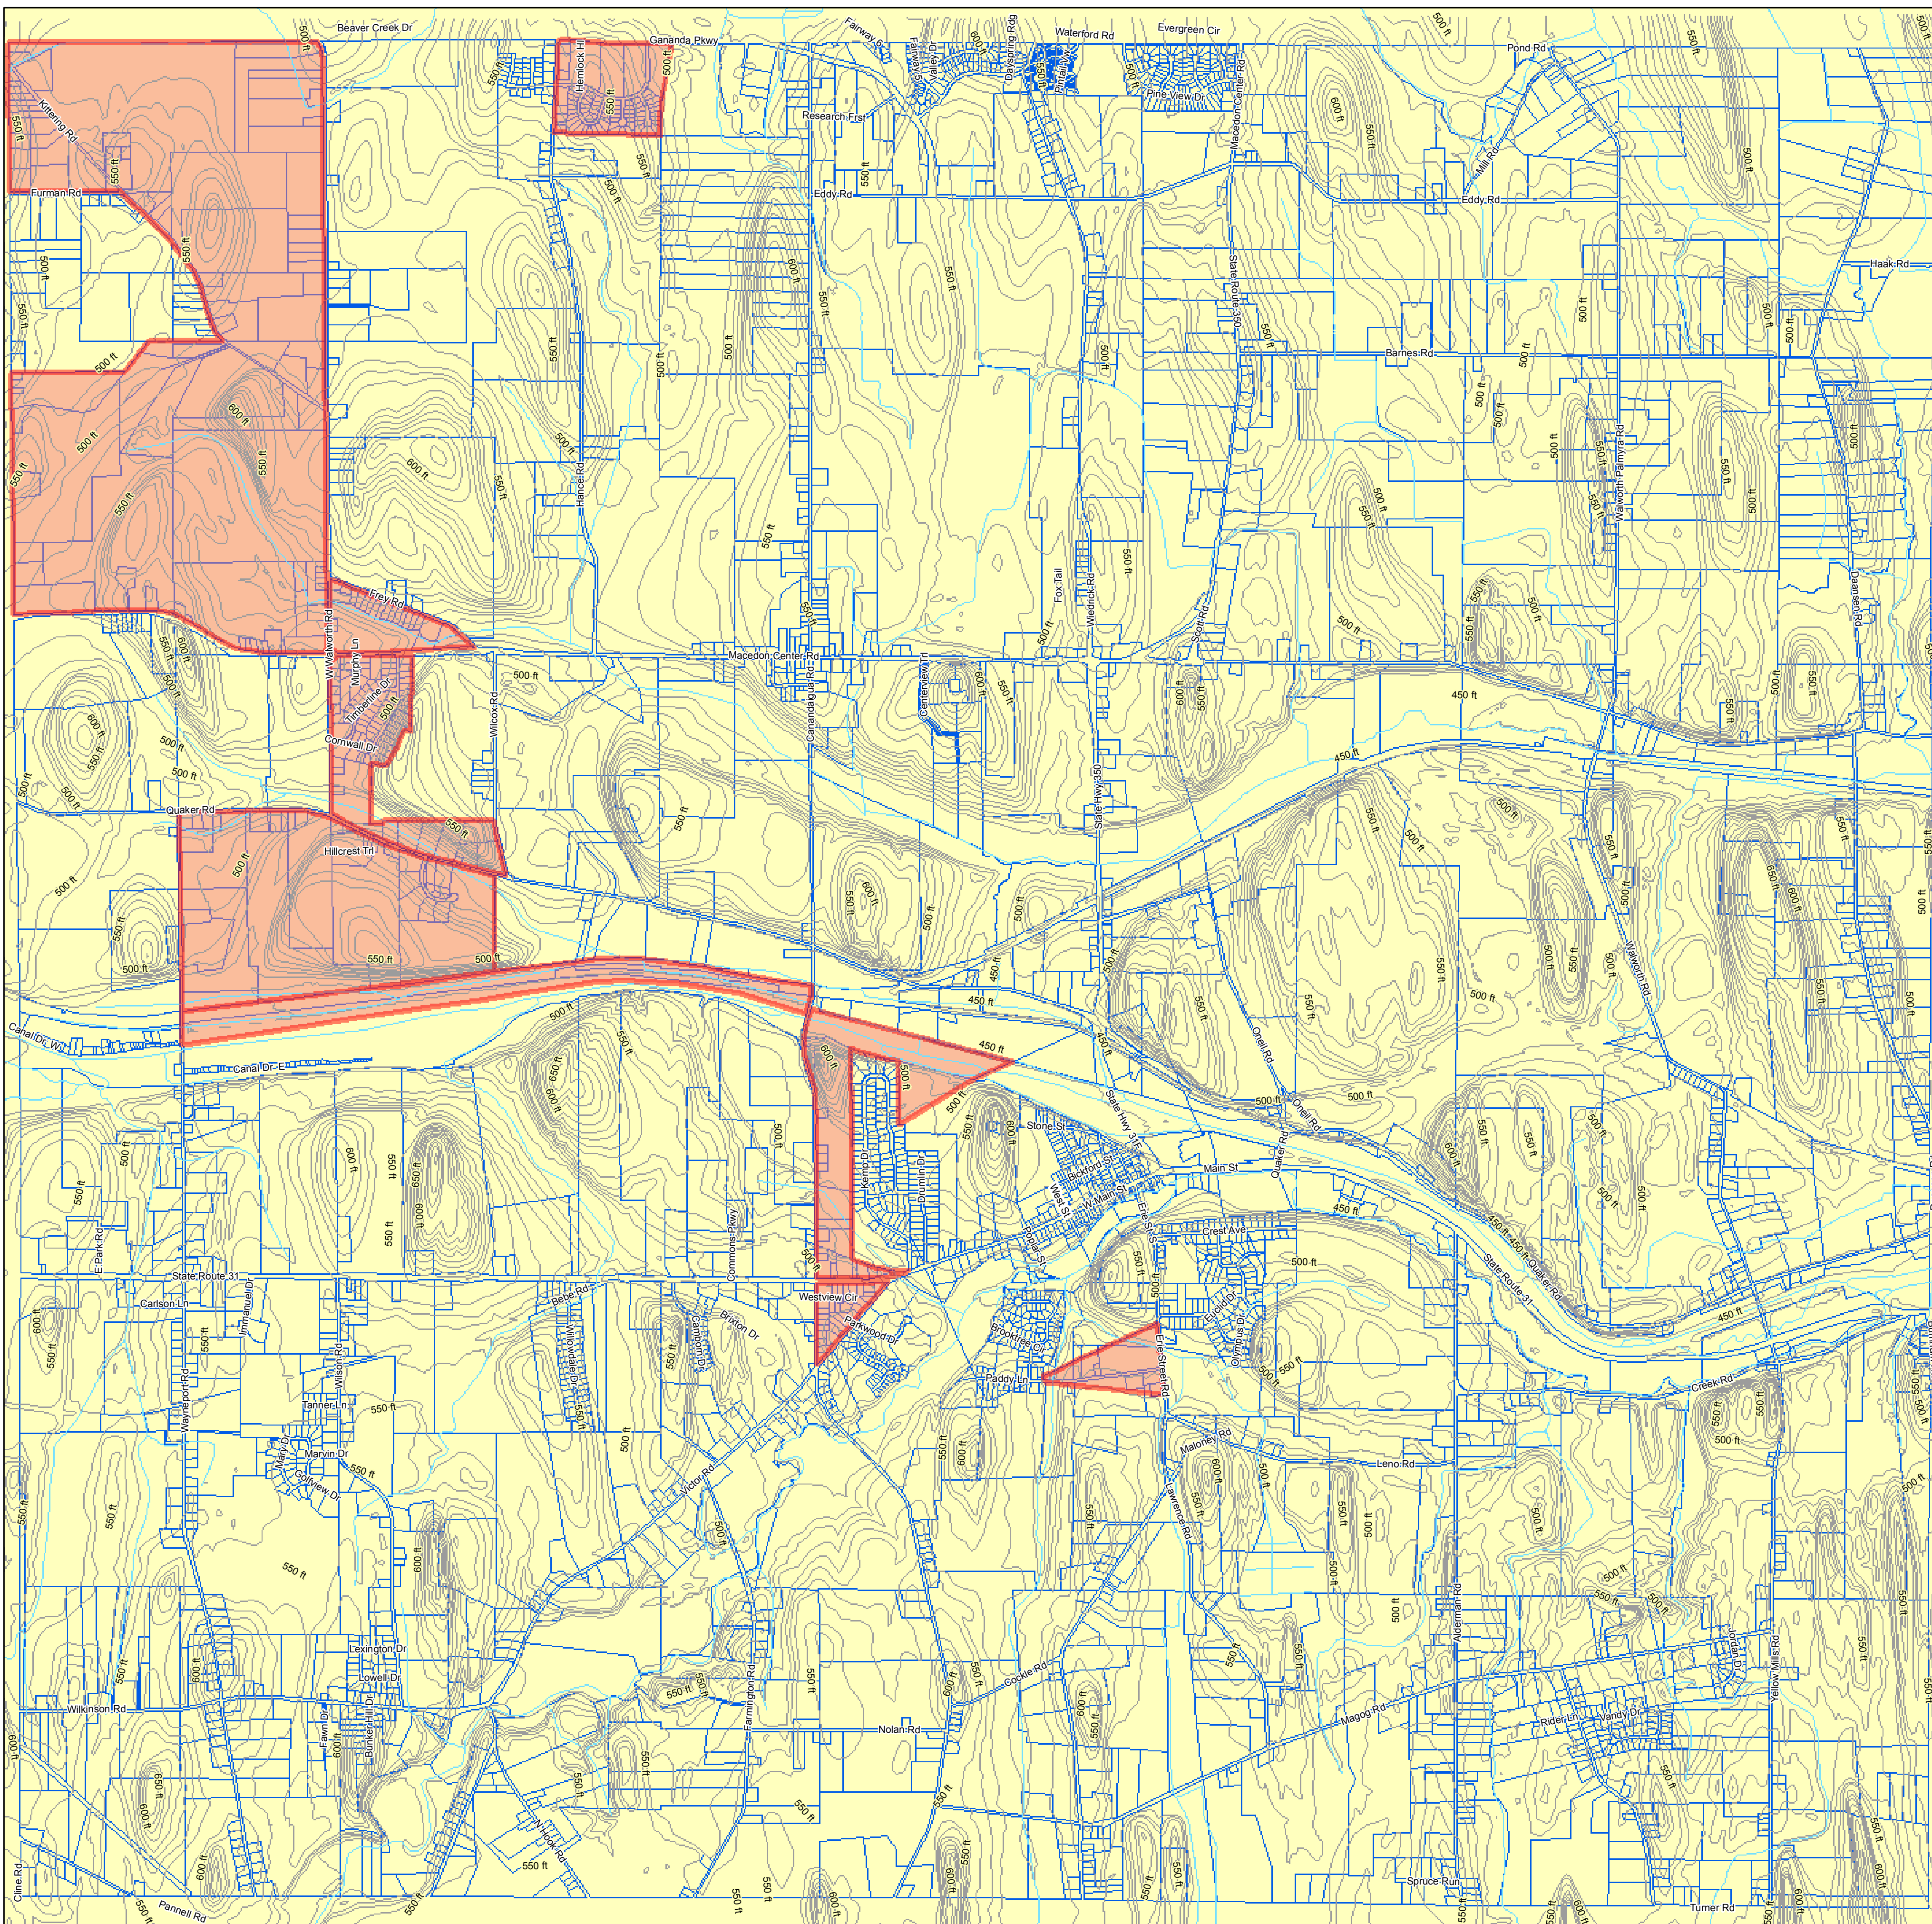

MS4 Area Map

Town of Macedon

Legend

-  Streams
-  Elevation Contour Major (Feet)
-  Elevation Contour Minor (Feet)
-  MS4 Areas
-  Town and Village of Macedon Tax Parcels

0 2,000 4,000 Feet